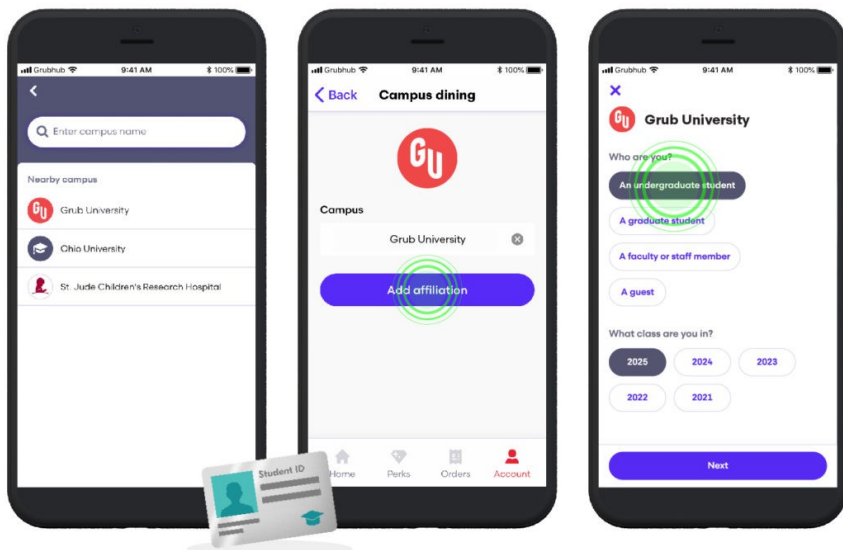

## Welcome to Grubhub Campus Dining!

There are several ways to access Campus dining. These instructions are for onboarding onto Campus dining on the Grubhub app.

### Instructions

1

Download the Grubhub app and create a new account. If you already have an account, sign in.

2

Go to Account and click Campus Dining

3

Select your campus and choose your affiliation

4

Add campus card or go straight to the list of on-campus restaurants