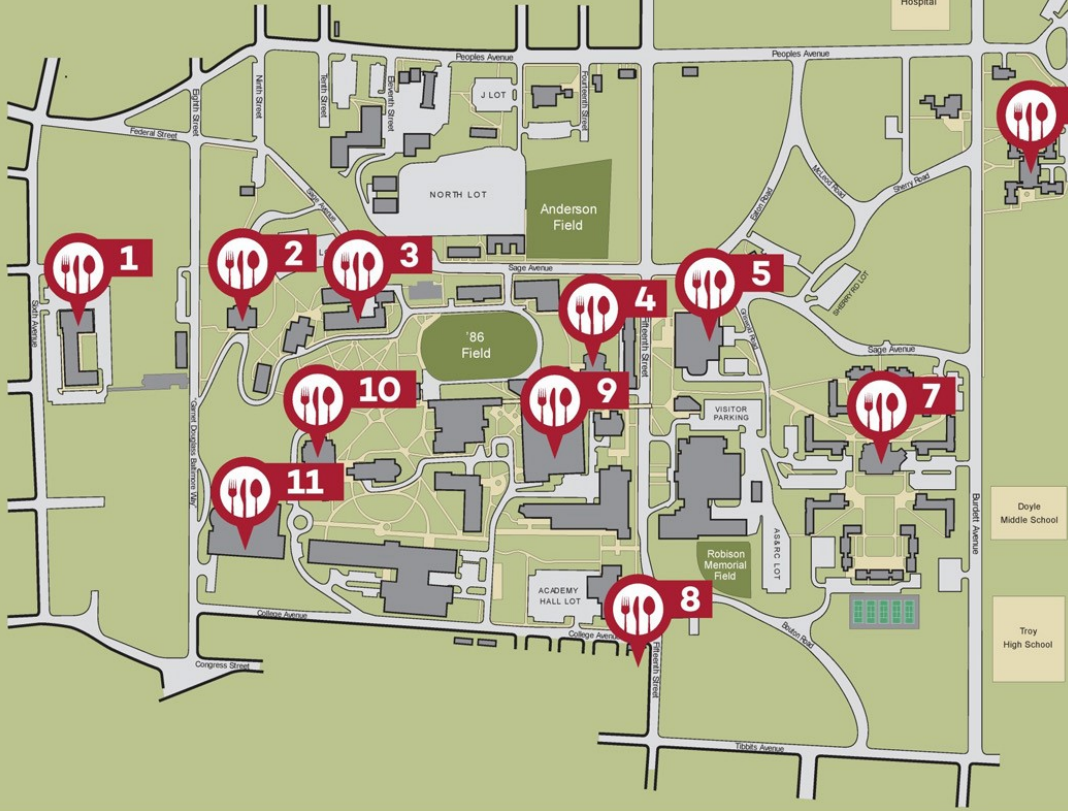

# WHERE TO EAT AT RPI

**6 RESIDENT DINING**  
BARH Dining Hall

**BARH Dining Hall**

**7 RESIDENT DINING**  
Commons Dining Hall

**Commons Dining Hall**

**8 MOE'S**

**9 DARIN HALL**  
DCC Cafe

**10 FOLSOM LIBRARY**  
Library Cafe

**11 EMPAC**  
Evelyn's Cafe

**EVELYN'S CAFE**

**1 RESIDENT DINING**  
Blitman Commons

**Blitman Commons**

**2 LALLY HALL**  
Lally Galley

**3 RUSSELL SAGE LABORATORY**  
The Beanery Cafe

**4 RESIDENT DINING**  
Russell Sage Dining Hall

**Russel Sage Dining Hall**

**5 STUDENT UNION**  
McNeil Room

**5 STUDENT UNION**  
Fathers Marketplace

**5 STUDENT UNION**  
Rothskeller