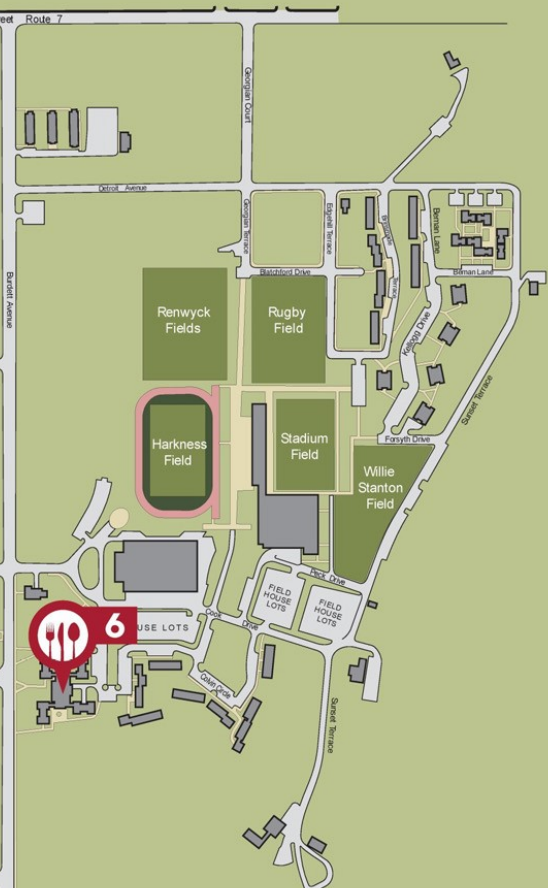

# WHERE TO EAT AT RPI

**6 RESIDENT DINING**  
BARH Dining Hall

**BARH Dining Hall**

**7 RESIDENT DINING**  
Commons Dining Hall

**Commons Dining Hall**

**8 MOE'S**

**9 DARIN HALL**  
DCC Cafe

**10 FOLSOM LIBRARY**  
Library Cafe

**11 EMPAC**  
Evelyn's Cafe

**EVELYN'S CAFE**

**1 RESIDENT DINING**  
Blitman Commons

**Blitman Commons**

**2 LALLY HALL**  
Lally Galley

**3 RUSSELL SAGE LABORATORY**  
The Beanery Cafe

**4 RESIDENT DINING**  
Russell Sage Dining Hall

**Russel Sage Dining Hall**

**5 STUDENT UNION**  
McNeil Room

**5 STUDENT UNION**  
Fathers Marketplace

**5 STUDENT UNION**  
Rothskeller