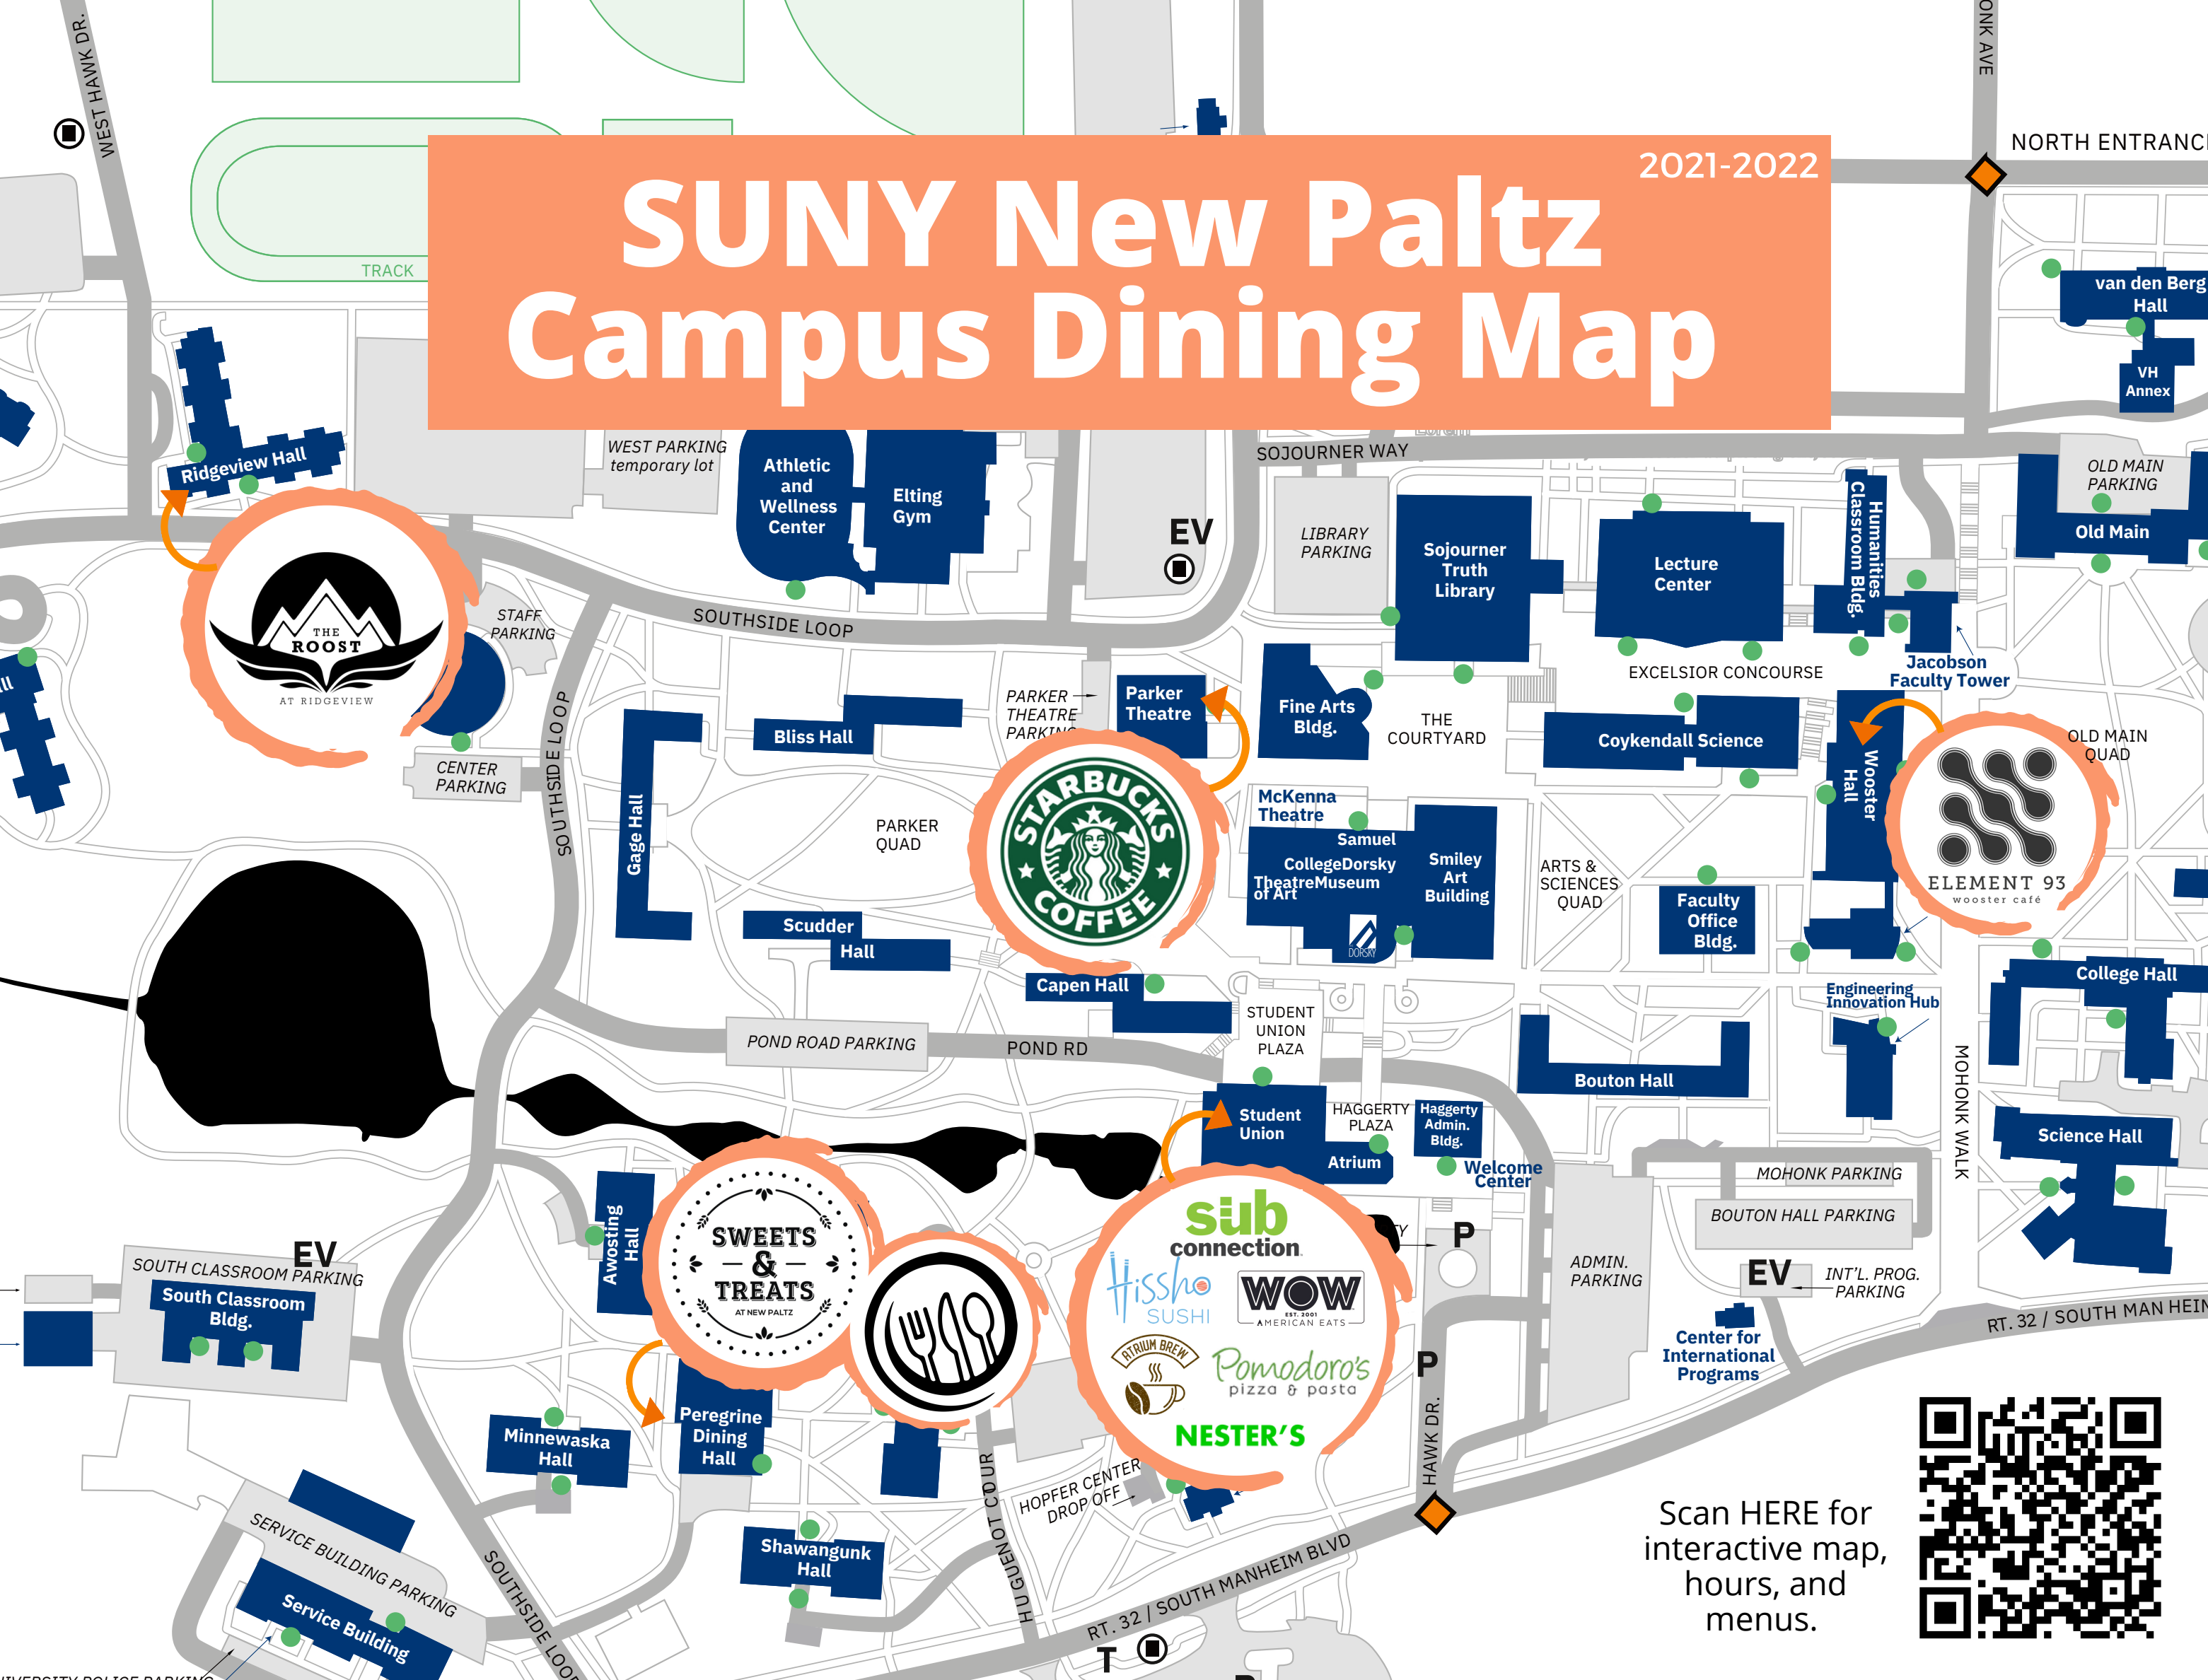

SUNY New Paltz Campus Dining Map

2021-2022

Scan HERE for
interactive map,
hours, and
menus.