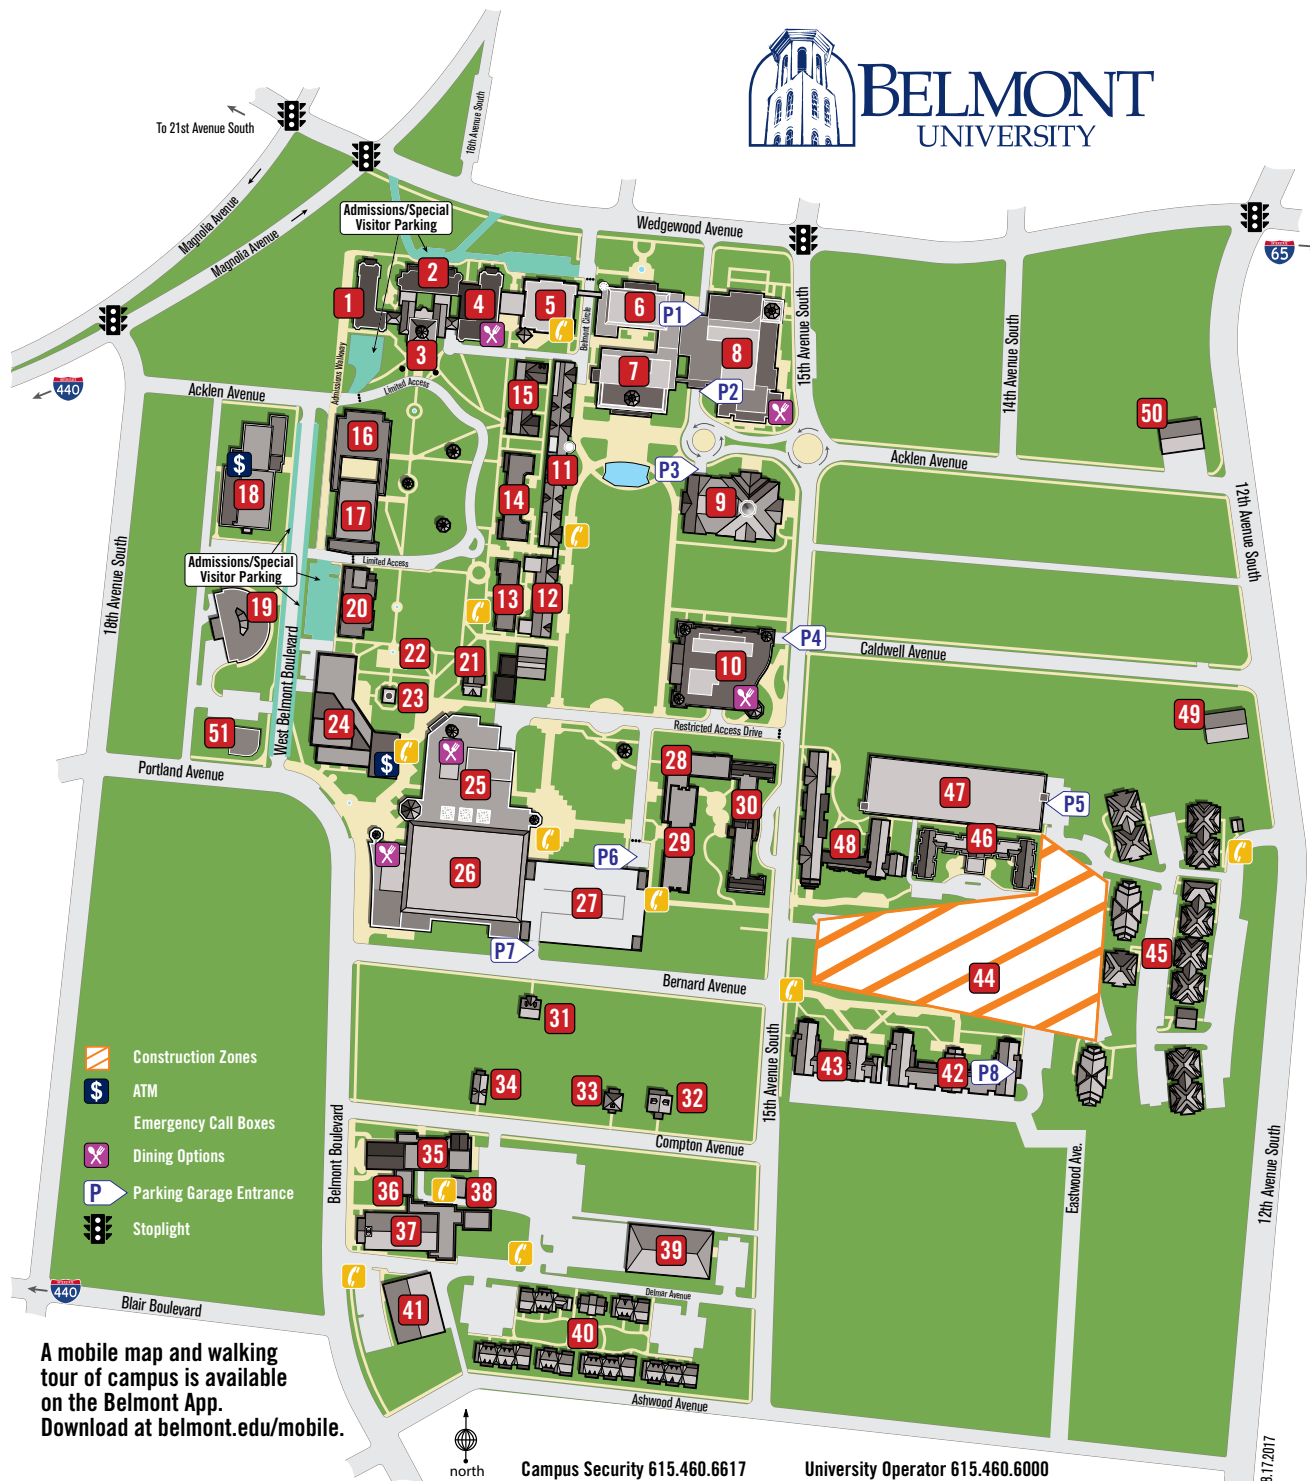

A mobile map and walking tour of campus is available on the Belmont App. Download at belmont.edu/mobile.

Campus Security 615.460.6617

University Operator 615.460.6000

NUMERICAL LISTING

1. 1 Fidelity Hall
2. 2 Freeman Hall
3. 3 Admissions, Office of
4. 4 Belmont Mansion
5. 5 Massey Hall, Barbara
6. 6 Corner Court (dining)
7. 7 Massey Business Center, Jack C.
8. 8 Copy Center
9. 9 Mulloy Student Studios, Robert E.
10. 10 Inman Center, Gordon E. (P)
11. 11 McWhorter Hall (P)
12. 12 Health Services
13. 13 Pharmacy
14. 14 Ayers Academic Center, Janet (P)
15. 15 Chapel
16. 16 Burrito Bowl & Freshens (dining)
17. 17 Starbucks, We Proudly Brew (dining)
18. 18 Baskin Center, Randall & Sadie (P)
19. 19 Johnson Center, R. Milton & Denise (P)
20. 20 Curb Music Business Center
21. 21 Harrington Place Dining (dining)
22. 22 Patton Hall
23. 23 Bear House
24. 24 Counseling Services, 2nd Floor
25. 25 Potter Hall
26. 26 Curb Event Center
27. 27 Curb Garage (P)
28. 28 Curb Music Business Center
29. 29 Dickens Hall (P)
30. 30 Wilson Music Building
31. 31 Massey Performing Arts Center
32. 32 Massey Concert Hall
33. 33 Harton Hall
34. 34 Bunch Library, Lila D.
35. 35 Gallery of Iconic Guitars (GIG)
36. 36 Leu Art Gallery
37. 37 Leu Center for the Visual Arts
38. 38 Hitch Building
39. 39 Futch Alumni House
40. 40 West Amphitheatre, Kitty B.
41. 41 Bell Tower
42. 42 Gabhart Student Center
43. 43 Belmont Central
44. 44 Campus Security, 1st Floor
45. 45 University Ministries, 1st Floor
46. 46 Career & Professional Development, 2nd Floor
47. 47 Counseling Services, 2nd Floor
48. 48 Beaman Student Life Center
49. 49 What's Bruin (dining)
50. 50 Curb Event Center
51. 51 Maddox Grand Atrium
52. 1 Curb Café (dining)
53. 2 McAlister's Deli (dining)
54. 3 Curb Garage (P)
55. 4 Wright Hall
56. 5 Residence Life
57. 6 Kennedy Hall
58. 7 TN Arts Academy, 1521 Bernard
59. 8 Center for Healthy Churches, 1521 Bernard
60. 9 Guitar House, 1508 Compton
61. 10 Enactus, 1510 Compton
62. 11 Honors House, 1524 Compton
63. 12 Trout/Blackbox Theater Complex
64. 13 Belmont Heights
65. 14 McAfee Concert Hall
66. 15 Dynamo Room
67. 16 Facilities Management Services
68. 17 Belmont Commons
69. 18 Sport Science, Department of
70. 19 Dickens Hall (P)
71. 20 Horrell Hall
72. 21 New Residence Hall (under construction)
73. 22 Hillside
74. 23 Thraikill Hall
75. 24 Thraikill Garage (P)
76. 25 Russell Hall
77. 26 Bass Church (under construction)
78. 27 University Ministries, 1st Floor
79. 28 West Amphitheatre, Kitty B.
80. 29 What's Bruin (dining)
81. 16 Wilson Music Building
82. 29 Wright Hall

ALPHABETICAL LISTING